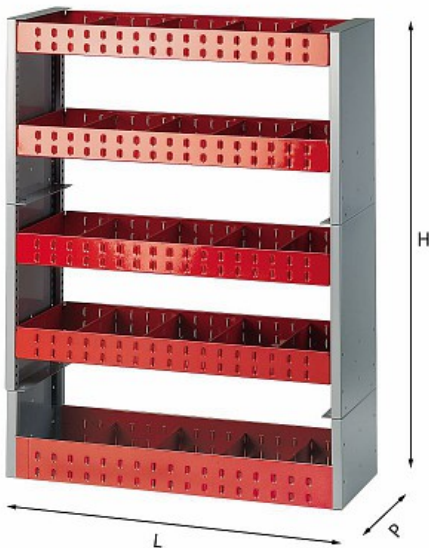

ASSORTMENT FOR FRONT SIDE

5006 A5

Compatible vehicles:

- CITROEN JUMPER wheel-base 4035 roof 1932-2172
- CITROEN JUMPER wheel-base 4035XL roof 1932-2172
- CITROEN JUMPY wheel-base 3700 roof 1881-2280
- FIAT DUCATO wheel-base 4035 roof 1932-2172
- FIAT DUCATO wheel-base 4035XL roof 1932-2172
- FIAT DUCATO wheel-base 3700 roof 1881-2280
- IVECO DAILY wheel-base 3950 roof 1900-2100
- MERCEDES SPRINTER wheel-base 4025 roof 1855
- MERCEDES SPRINTER wheel-base 4325 roof 1940
- OPEL MOVANO wheel-base 3578 roof 1912-2146
- OPEL MOVANO wheel-base 4078 roof 1912-2146
- OPEL MOVANO wheel-base 3682 roof 1894-2144
- OPEL MOVANO wheel-base 4332 roof 1894-2144
- PEUGEOT BOXER wheel-base 4035 roof 1932-2172
- PEUGEOT BOXER wheel-base 4035XL roof 1932-2172
- PEUGEOT BOXER wheel-base 3700 roof 1881-2280
- RENAULT MASTER wheel-base 3578 roof 1912-2146
- RENAULT MASTER wheel-base 4078 roof 1912-2146
- RENAULT MASTER wheel-base 3682 roof 1894-2144
- RENAULT MASTER wheel-base 4332 roof 1894-2144

Family details

Code	LxPxH mm	Weight kg	Quantity for packaging
U50060008	990x375-275x1306	53	1

Composition

Stanley Black & Decker Italia S.r.l.

Sede legale: Via Energy Park 6 - 20871 Vimercate (MB)
Sede operativa: Via Volta 3 - 21020 Monvalle (VA) Italia
Partita IVA e C.F.: 03225990138

StanleyBlack&Decker

Società a Socio Unico soggetta a coord. e controllo da parte di Stanley Black & Decker, Inc.
Capitale Sociale I.V. € 12.000.000

Article	Pieces	Measures	
	5003 ME - Uprights 375 mm	1	1
	5003 MF - Uprights 275 mm	2	3
	5003 RB1 - Shelf	3	-
	5003 RC1 - Shelf	2	-